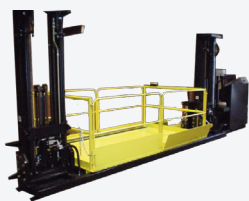

**Providing Ergonomic &
Innovative Lifting Solutions**

CUSTOM MAN LIFTS

- Lifts heights from 12 inches to 60 feet
- Manual and self propelled
- Stainless steel versions available
- Air powered, electric and explosion proof
- Scissor lift, Boom Style work platform
- Linex coated FDA approved
- Capacities to 10,000 lbs working height
- Stationary work platforms
- Standard man lift conversions

Stainless Steel Stand

Rotating Platforms

Single Air Powered

Genie Lift Before

Genie Lift After

Ergonomic Operator Positioning

SuperLift™ Builds Standard and Custom Manlifts

stationary

dual mast lift

Goliath

tool man

track units