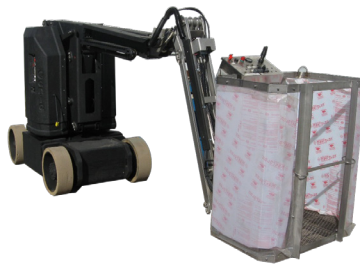

**Providing Ergonomic &
Innovative Lifting Solutions**

CUSTOM MAN LIFTS

- Lifts heights from 12 inches to 60 feet
- Manual and self propelled
- Stainless steel versions available
- Air powered, electric and explosion proof
- Scissor lift, Boom Style work platform
- Linex coated FDA approved
- Capacities to 10,000 lbs working height
- Stationary work platforms
- Standard man lift conversions

Stainless Steel Stand

Rotating Platforms

Single Air Powered

Genie Lift Before

Genie Lift After

Ergonomic Operator Positioning

SuperLift™ Builds Standard and Custom Manlifts

stationary

dual mast lift

Goliath

tool man

track units