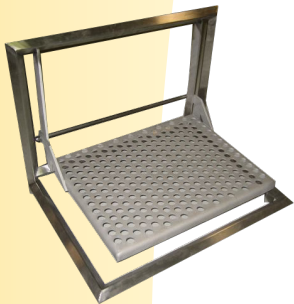

**Providing Ergonomic &
Innovative Lifting Solutions**

CUSTOM MAN LIFTS

- Lifts heights from 12 inches to 60 feet
- Manual and self propelled
- Stainless steel versions available
- Air powered, electric and explosion proof
- Scissor lift, Boom Style work platform
- Linex coated FDA approved
- Capacities to 10,000 lbs working height
- Stationary work platforms
- Standard man lift conversions

Providing Ergonomic & Innovative Lifting Solutions

CUSTOM MAN LIFTS

SUPERLIFT™ provides engineered solutions to your personnel lifting issues. Whether you require a lift for 30 inches or 30 feet **SUPERLIFT™** will provide a solution that will eliminate ergonomic and safety issues for your company employees.

Stainless Steel Stand

Rotating Platforms

Single Air Powered

Genie Lift Before

Genie Lift After

Ergonomic Operator Positioning

SuperLift™ Builds Standard and Custom Manlifts

stationary